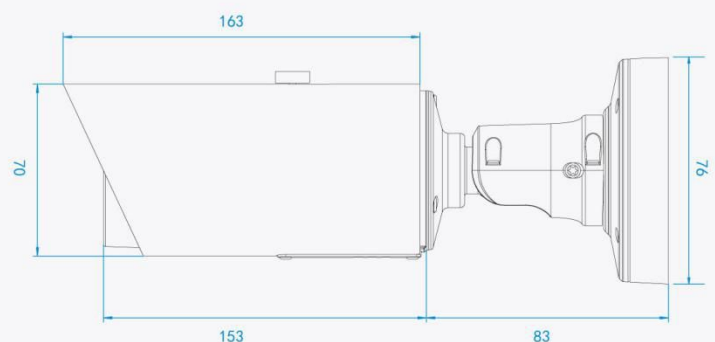

DIMENSIONS (mm)

SUPPORTED BROWSERS

Firefox

IE

Chrome

Safari

	Model	MS-C2163-FPN (1.3MP)	MS-C3263-FPN (2.0MP)	MS-C3363-FPN (2.0MP)	MS-C3367-FPN (3.0MP)	MS-C3567-FPN (3.0MP)
Camera	Image Sensor	Progressive Scan CMOS	SONY Exmor CMOS	Progressive Scan CMOS		
	Min. Illumination	Color:0.1Lux@F1.2 B/W:0Lux with IR on		Color:0.2Lux@F1.2 B/W:0Lux with IR on		
	WDR	WDR		WDR-Pro		WDR
	Lens	3-10.5mm@F1.4				
	Mount	Φ14				
	Field of View	H92°- H28°	H109°- H35°	H80° - H25°	H92°- H28°	
	Shutter time	1/100000s~1/5s				
	IR Distance	Up to 15m				
	Day &Night	ICR Filter Auto Switch				
	Video	Max Image Resolution	1280×960	1920×1080		2048 ×1536
Frame rate		30fps(1280×960), 30fps(1280×720), 30fps (704 × 576)	30fps(1920×1080), 30fps(1600×1200), 30fps(1280×960), 30fps(1280×720), 30fps (704 × 576)		15fps(2048×1536), 30fps(1920×1080), 30fps(1600×1200), 30fps(1280×960), 30fps(1280×720), 30fps (704 × 576)	
Video Compression		H.264/ MPEG-4/MJPEG				
Video Bit Rate		16Kbps~16Mbps (CBR/VBR adjustable)				
Image Setting		Brightness/Contrast/ Saturation/ Sharpness				
Network	Ethernet	1RJ45 10M/100M Ethernet port				
	Protocol	TCP/IP, UDP, RTP, RTSP, RTCP, HTTP, HTTPS, DNS, DDNS, DHCP, FTP, NTP, SMTP, UPNP, SIP				
System	Storage	Build-in Micro SD/SDHC card, up to 64G				
	Advanced Function	Motion detection, Privacy Masking, Backlight compensation, 3D-DNR				
	SIP/VoIP Support	Yes, Voice & Video-over-IP				
	Event Trigger	Motion detection, Network disconnect, ROI etc				
	Event Action	FTP upload/ SMTP upload/ SD card record/SIP Phone				
General	System Compatibility	ONVIF/PSIA				
	Working Temperature	-10℃ ~ 60℃				
	Working Humidity	0~90%(non-condensing)				
	Power Supply	PoE / DC12V±10%				
	Power Consumption	2.3W MAX		2.8W MAX		
		5.3W MAX (with IR on)		5.8W MAX (with IR on)		
	Housing	Up to IP67 rating for weather-resistant performance				
	Weight	820 g				
Dimensions	Φ65mm× 230 mm					
Warranty	2 years					