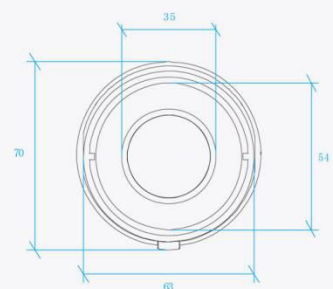

DIMENSIONS (mm)

SUPPORTED BROWSERS

Firefox

IE

Chrome

Safari

	Model	MS-C2163-FPN (1.3MP)	MS-C3263-FPN (2.0MP)	MS-C3363-FPN (2.0MP)	MS-C3367-FPN (3.0MP)	MS-C3567-FPN (3.0MP)
Camera	Image Sensor	Progressive Scan CMOS	SONY Exmor CMOS	Progressive Scan CMOS		
	Min. Illumination	Color:0.1Lux@F1.2 B/W:0Lux with IR on		Color:0.2Lux@F1.2 B/W:0Lux with IR on		
	WDR	WDR		WDR-Pro		WDR
	Lens	3-10.5mm@F1.4				
	Mount	Φ14				
	Field of View	H92°- H28°	H109°- H35°	H80° - H25°	H92°- H28°	
	Shutter time	1/100000s~1/5s				
	IR Distance	Up to 15m				
	Day &Night	ICR Filter Auto Switch				
	Video	Max Image Resolution	1280×960	1920×1080		2048 ×1536
Frame rate		30fps(1280×960), 30fps(1280×720), 30fps (704 × 576)	30fps(1920×1080), 30fps(1600×1200), 30fps(1280×960), 30fps(1280×720), 30fps (704 × 576)		15fps(2048×1536), 30fps(1920×1080), 30fps(1600×1200), 30fps(1280×960), 30fps(1280×720), 30fps (704 × 576)	
Video Compression		H.264/ MPEG-4/MJPEG				
Video Bit Rate		16Kbps~16Mbps (CBR/VBR adjustable)				
Image Setting		Brightness/Contrast/ Saturation/ Sharpness				
Network	Ethernet	1RJ45 10M/100M Ethernet port				
	Protocol	TCP/IP, UDP, RTP, RTSP, RTCP, HTTP, HTTPS, DNS, DDNS, DHCP, FTP, NTP, SMTP, UPNP, SIP				
System	Storage	Build-in Micro SD/SDHC card, up to 64G				
	Advanced Function	Motion detection, Privacy Masking, Backlight compensation, 3D-DNR				
	SIP/VoIP Support	Yes, Voice & Video-over-IP				
	Event Trigger	Motion detection, Network disconnect, ROI etc				
	Event Action	FTP upload/ SMTP upload/ SD card record/SIP Phone				
General	System Compatibility	ONVIF/PSIA				
	Working Temperature	-10℃ ~ 60℃				
	Working Humidity	0~90%(non-condensing)				
	Power Supply	PoE / DC12V±10%				
	Power Consumption	2.3W MAX		2.8W MAX		
		5.3W MAX (with IR on)		5.8W MAX (with IR on)		
	Housing	Up to IP67 rating for weather-resistant performance				
	Weight	820 g				
Dimensions	Φ65mm× 230 mm					
Warranty	2 years					